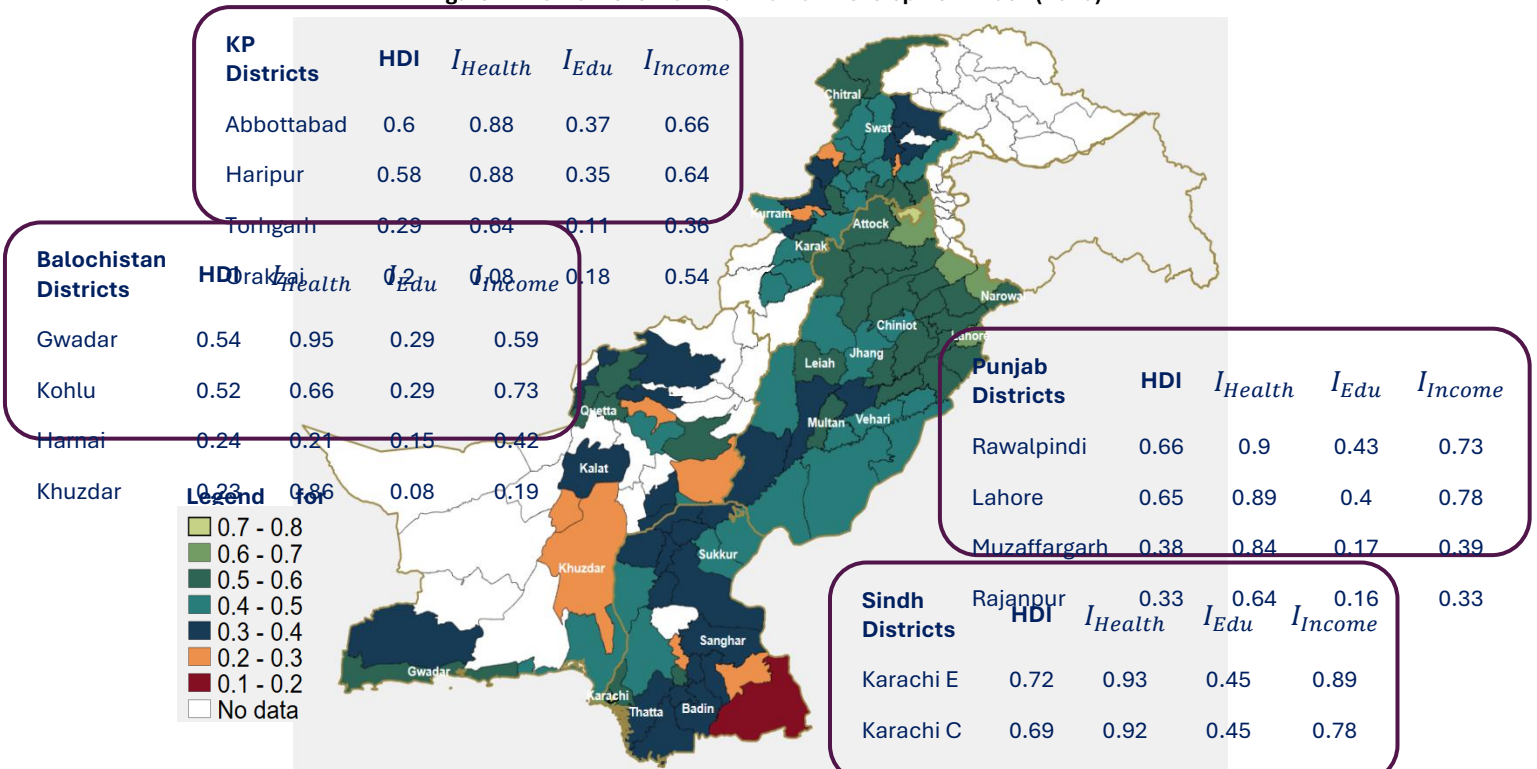

Several districts in Sindh, Balochistan, and KP cluster near the bottom of the HDI distribution, underscoring the need for geographically targeted development strategies.

Table 1: Top 5 District-Level HDI Rankings

Rank	District	HDI	I_{Health}	I_{Edu}	I_{Income}
1	Karachi E	0.722	0.930	0.454	0.891
2	Islamabad	0.721	0.788	0.476	1.000
3	Karachi C	0.685	0.918	0.450	0.779
4	Rawalpindi	0.656	0.898	0.429	0.732
5	Lahore	0.651	0.889	0.398	0.779

POLICY RECOMMENDATIONS

1. **Use district-level HDI to guide federal and provincial planning**, target the most deprived districts, and move beyond provincial averages—particularly in Sindh, Balochistan, and Khyber Pakhtunkhwa.
2. **Establish a nationally consistent methodology for district-level HDI estimation** and use it to design differentiated responses to urban–rural and within-province inequalities.
3. **Invest in reliable district-level census and mortality data to improve HDI accuracy**, while using existing proxy-based HDI estimates for immediate decision-making.

Table 2: Bottom 5 District-Level HDI Rankings

Rank	District	HDI	I_{Health}	I_{Edu}	I_{Income}
108	Harnai	0.237	0.214	0.149	0.416
109	Khuzdar	0.233	0.862	0.078	0.187
110	Umer Kot	0.230	0.924	0.175	0.075
111	Orakzai	0.203	0.083	0.184	0.542
112	Tharparkar	0.107	0.747	0.123	0.013

Figure 1: District Level Pakistan Human Development Index (2020)

Note: Disaggregated indexes are shown for the top and bottom two districts in each province

This report was made possible with support from Gates Foundation (GF). The contents are the responsibility of Research and Development Solutions, Private Limited and do not necessarily reflect the opinion of GF.